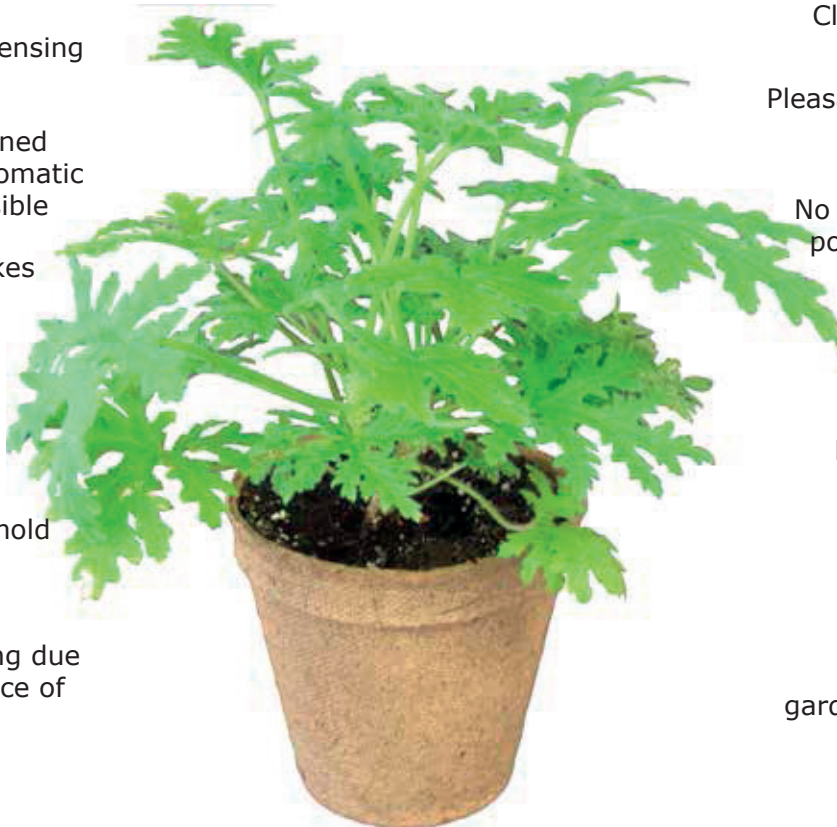

The Jiffy R2 has kept most of the original 'Jiffypot' characteristics, using peat and wood pulp as main ingredients. What is different from the original pot is an added characteristic, keeping the pot dry, even though it is exposed to water or humid substrate. The dryness of the container, persists for a period depending on the ambient humidity, irrigation, substrate and temperature, however, Jiffypot R2 maintains its rigid form and clean surface long enough to produce herbs, bedding plants, or any other plant to be sold to the retail market in a 100% biodegradable container offering the ultimate in '**Degradable Durability**'.

The Jiffypot R2 can be considered as an alternative for any plant currently grown in a plastic pot.

Jiffy®

It's all about the roots

Jiffypot® R2

Degradable Durability

Patent Pending

Jiffypot R2 has the following advantages

In Production:

- Easy to use in automatic dispensing equipment
- Due to maintained rigid form, automatic spacing is possible
- Rigid form makes packing easier
- No nitrogen binding
- No growth of mold or fungus
- No root spiraling due to coarse surface of inner pot